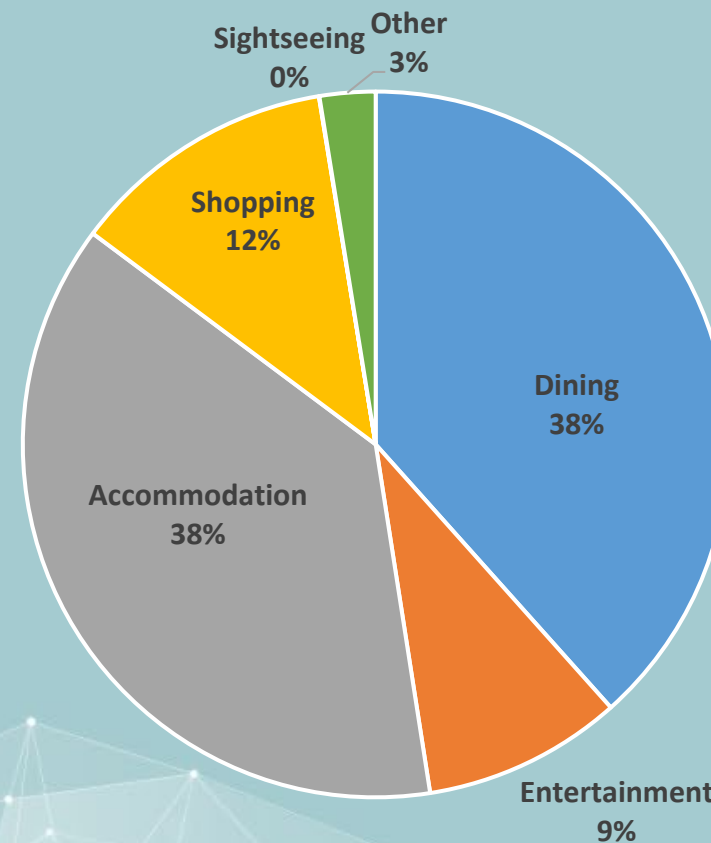

Downloaded coupons: 215,554