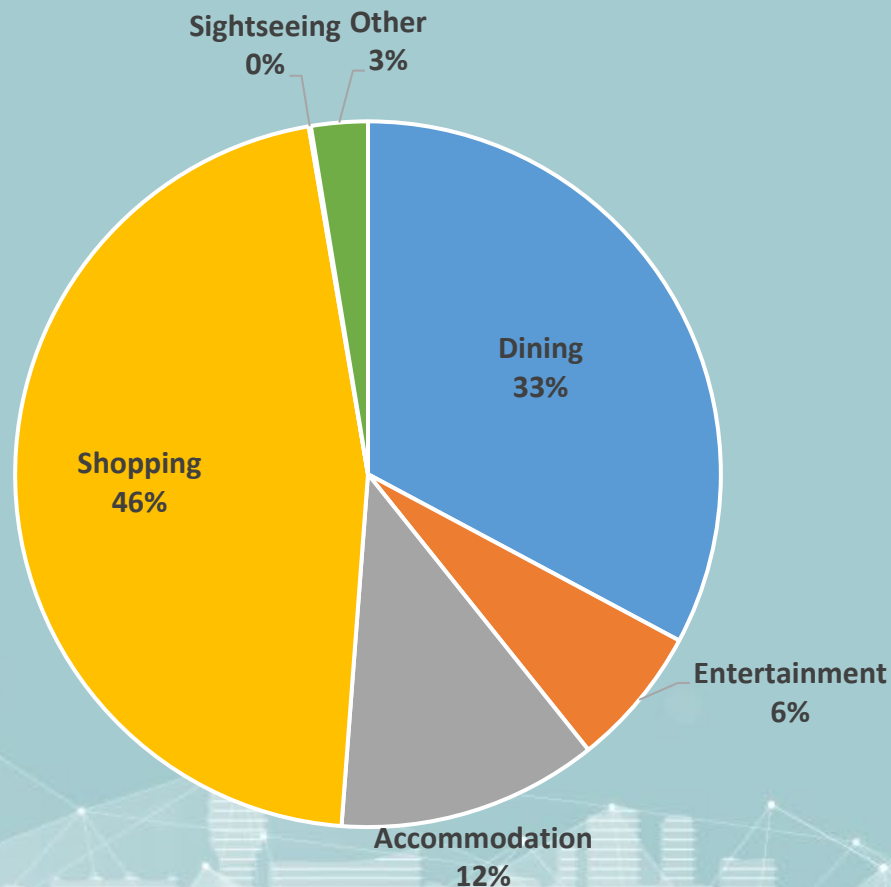

- Approved Merchants: 670
- Approved Discounts: 1,963
- Downloaded discount coupons: 215,554
- Page view number: 6,066,432

(data as of 3 Dec 2020)

“Macao Ready Go” e-Coupon Platform

www.macaoreadygo.gov.mo

Discount Items: 1,963

Downloaded coupons: 215,554

Enhancing visitors' travel experiences with big data

Macao Government Open Data Platform

Macao Government Open Data Platform (launched in December 2019) gives public users access to data published by different bureaus. All data are free to use via various file formats and APIs.