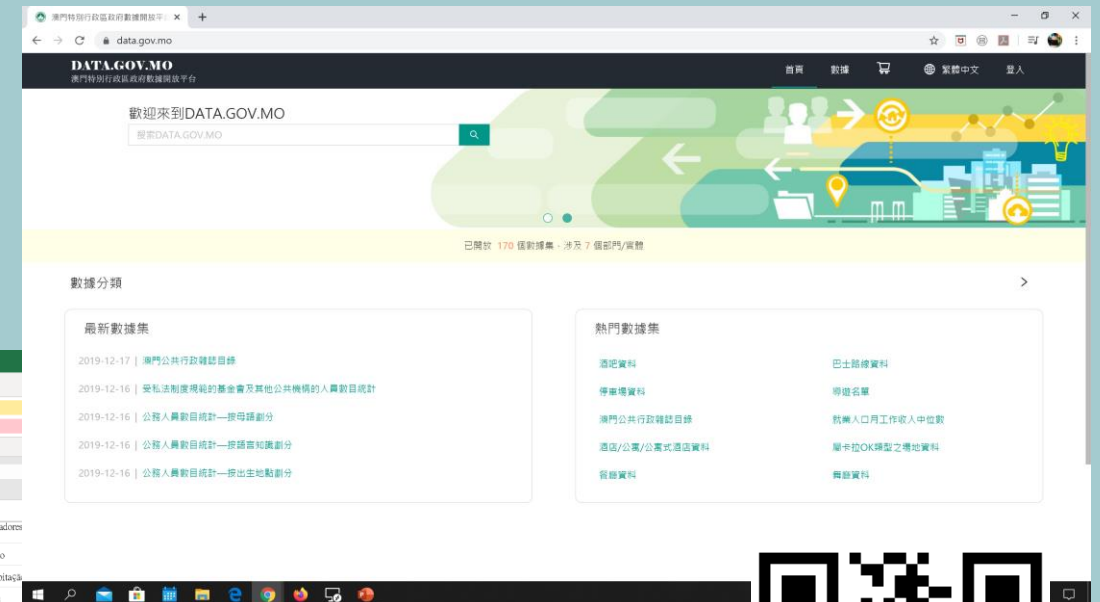

Discount Items: 1,963

Downloaded coupons: 215,554

Enhancing visitors' travel experiences with big data

Macao Government Open Data Platform

Macao Government Open Data Platform (launched in December 2019) gives public users access to data published by different bureaus. All data are free to use via various file formats and APIs.

The open government data create value in different aspects:

- Transparency and democratic control
- Participation
- Self-empowerment
- Improved/new products & services
- Innovation
- Improved efficiency/effectiveness of government services

<https://data.gov.mo>

Smart Trip Planner

The **trip planner** applies AI technology and open data information (ex. Real-time transportation information, opening hours of sightseeing spots and restaurants, events that are taking place at the neighboring areas, etc.) to suggest an itinerary.