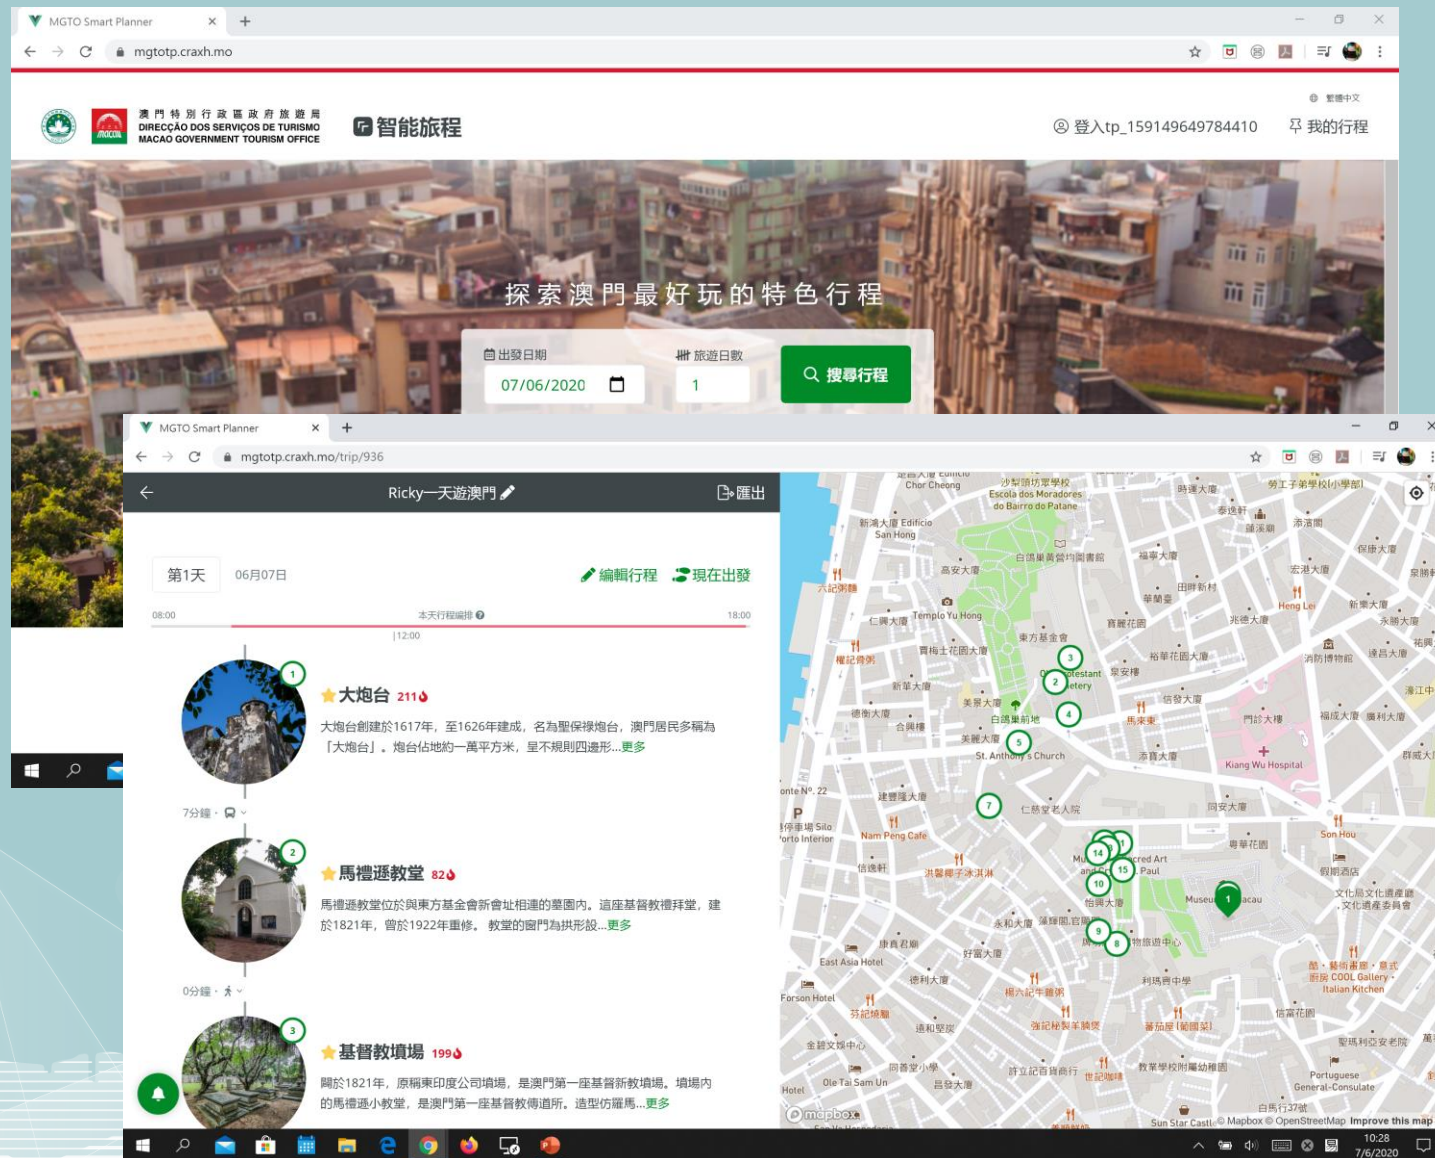

<https://data.gov.mo>

Smart Trip Planner

The **trip planner** applies AI technology and open data information (ex. Real-time transportation information, opening hours of sightseeing spots and restaurants, events that are taking place at the neighboring areas, etc.) to suggest an itinerary.

MGTO can collect user behavior from the trip planner and then have a deep analysis for visitors' interest.

Smart Trip Planner

MGTO Smart Planner

mgtotp.craxh.mo/suggest#

澳門特別行政區政府旅遊局
DIRECÇÃO DOS SERVIÇOS DE TURISMO
MACAO GOVERNMENT TOURISM OFFICE

The screenshot shows a detailed Google Maps view of Macau. The map is centered on the area around the大炮台 (Monte do Forte). A red location pin is placed on the map, and a box indicates a 2-minute walk (170 meters) to the location. The map shows various streets, buildings, and landmarks, including the Hospital Kiang Wu, the Igreja de São António, and the Monte do Forte. The map data is from 2020.